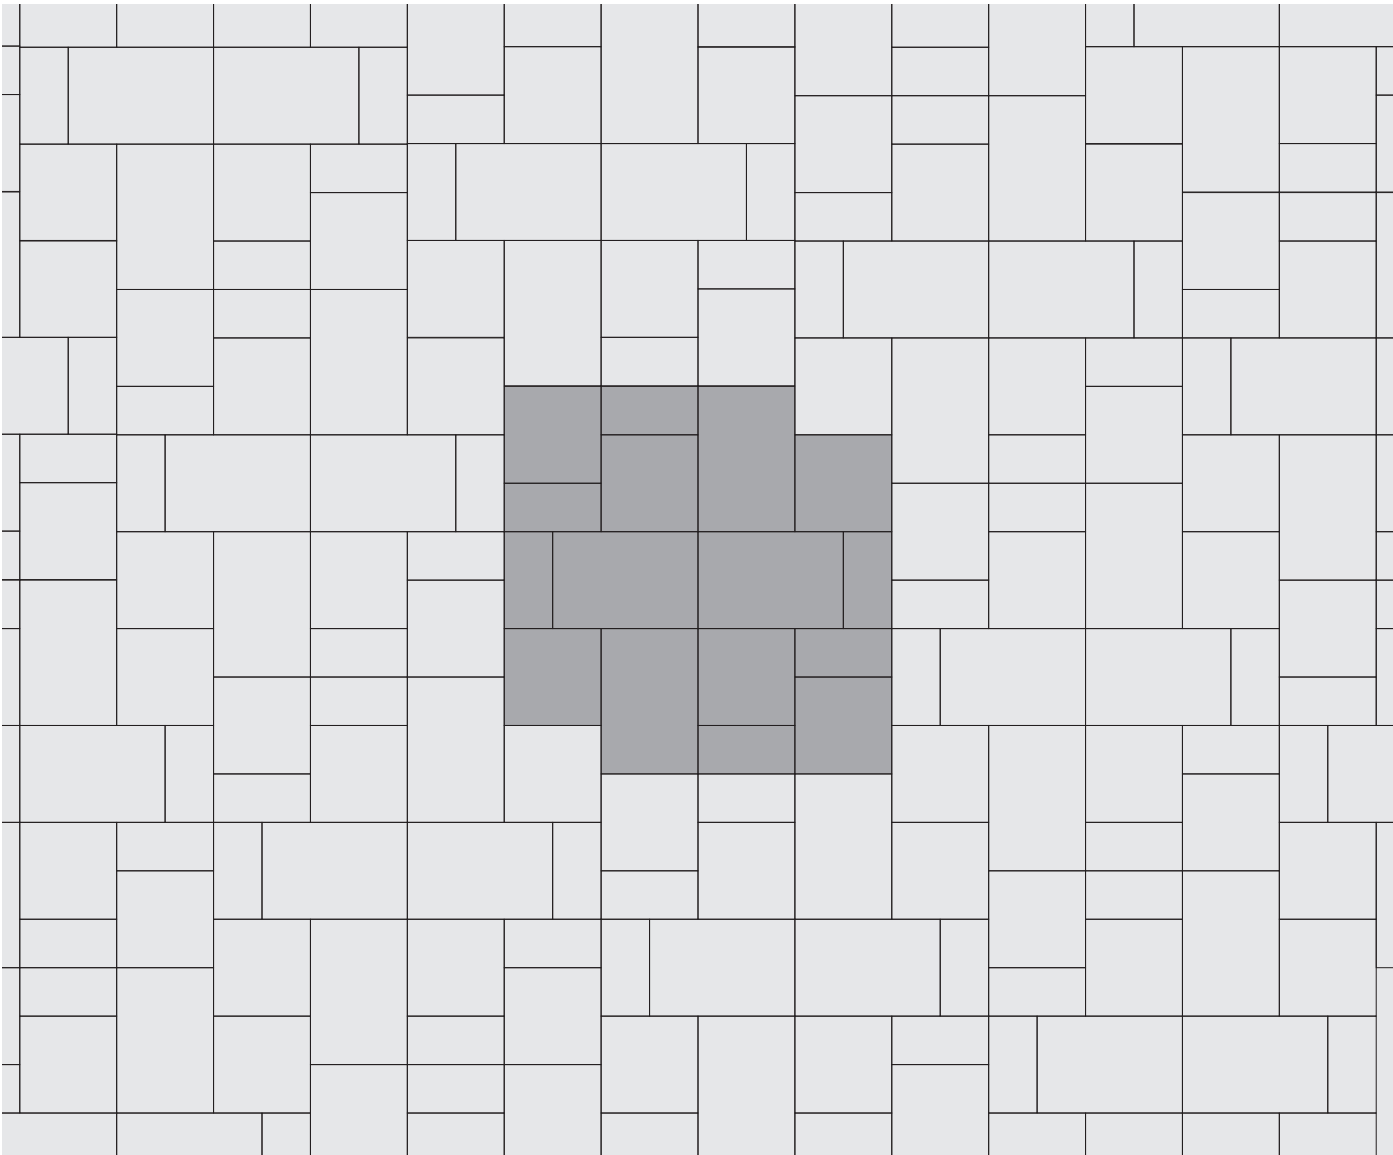

TREVIA™ Smooth/Flamed

PATTERN B

Random

Shaded area represents repeatable pattern.

NOTE: Some patterns may not necessarily reflect the percentages of stone sizes within a particular bundle configuration. In some cases you may have extras in one or more of the sizes. This must be accounted for in your planning and design.