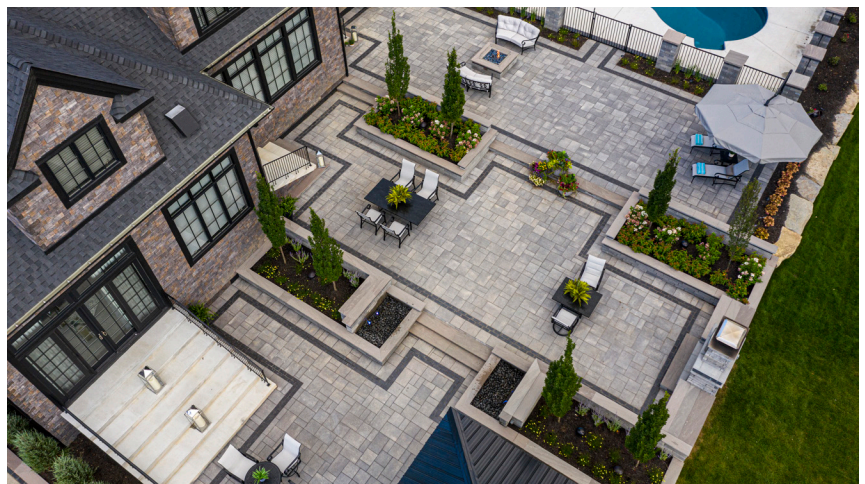

Create Charming “Nooks” and Enchanting “Rooms”

While it’s not uncommon to design an outdoor patio space around a prominent focal point, there’s also great merit in dividing the patio into distinct “nooks” or “rooms” to bestow each area with a unique purpose and ambiance.

For example, Unilock Elegance™ pavers, such as [Courtstone®](#) or [Town Hall®](#), can enhance the aesthetic appeal of any outdoor area by serving as tasteful border or banding accents, such as this [cozy circular seating area](#).