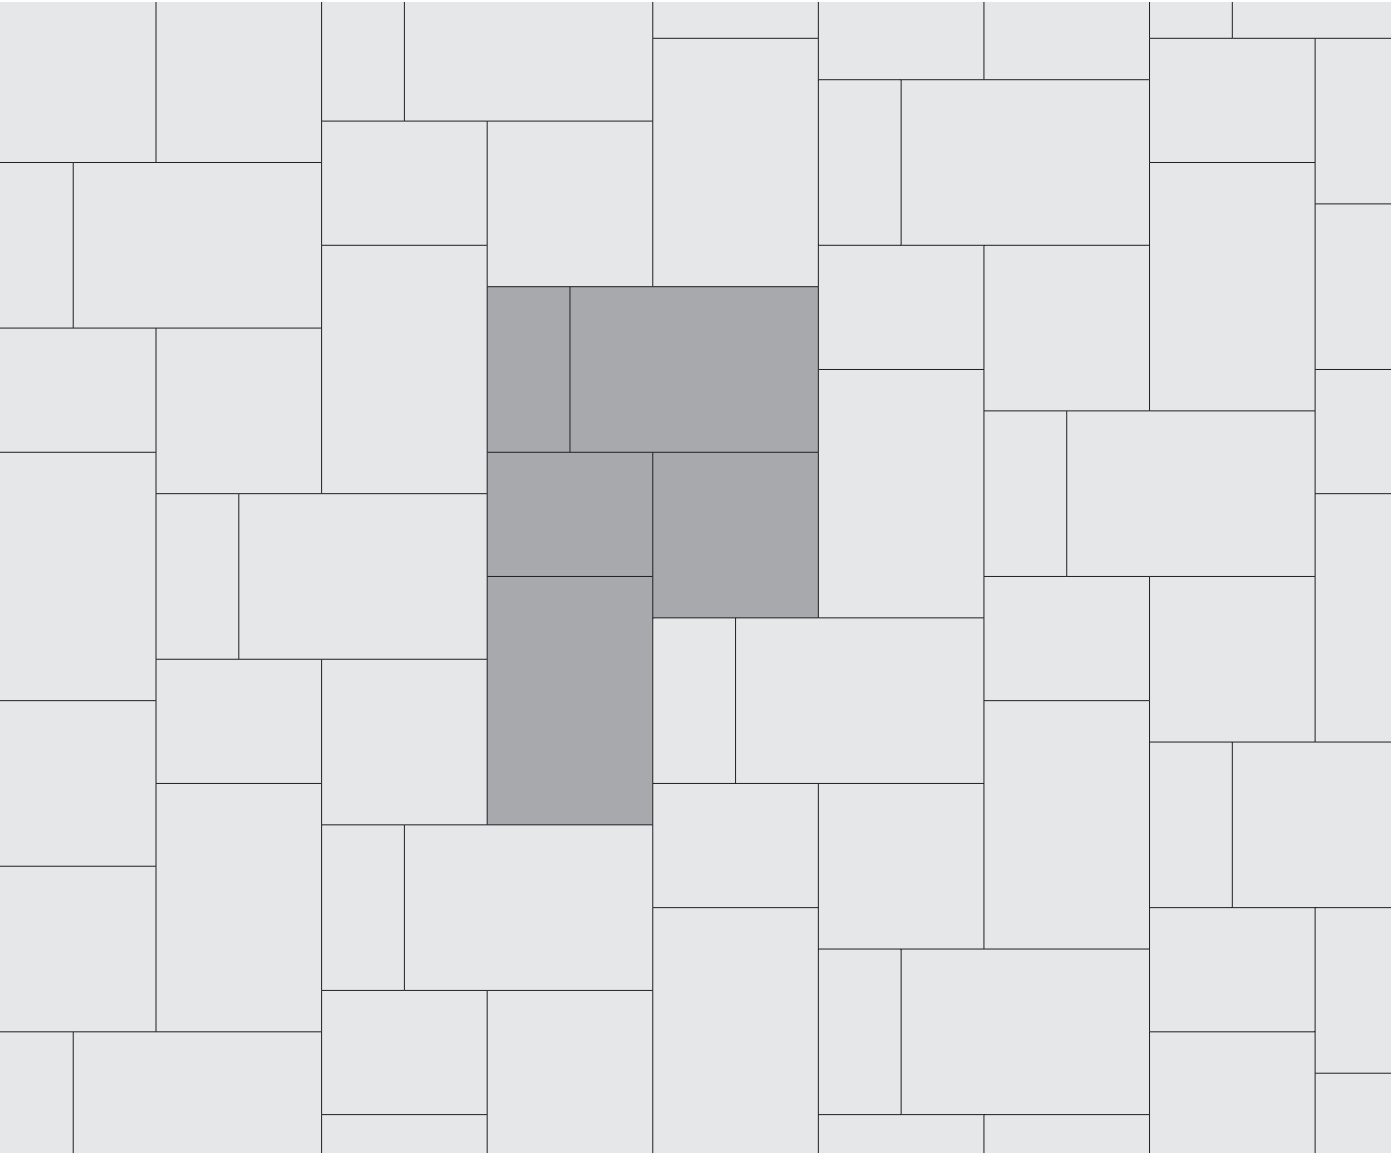

# NATURAL STONE

PATTERN H

**10%** 12 x 24"    **14%** 18 x 24"    **19%** 24 x 24"    **57%** 24 x 36"

*Shaded area represents repeatable pattern.*

**NOTE:** Some patterns may not necessarily reflect the percentages of stone sizes within a particular bundle configuration. In some cases you may have extras in one or more of the sizes. This must be accounted for in your planning and design.