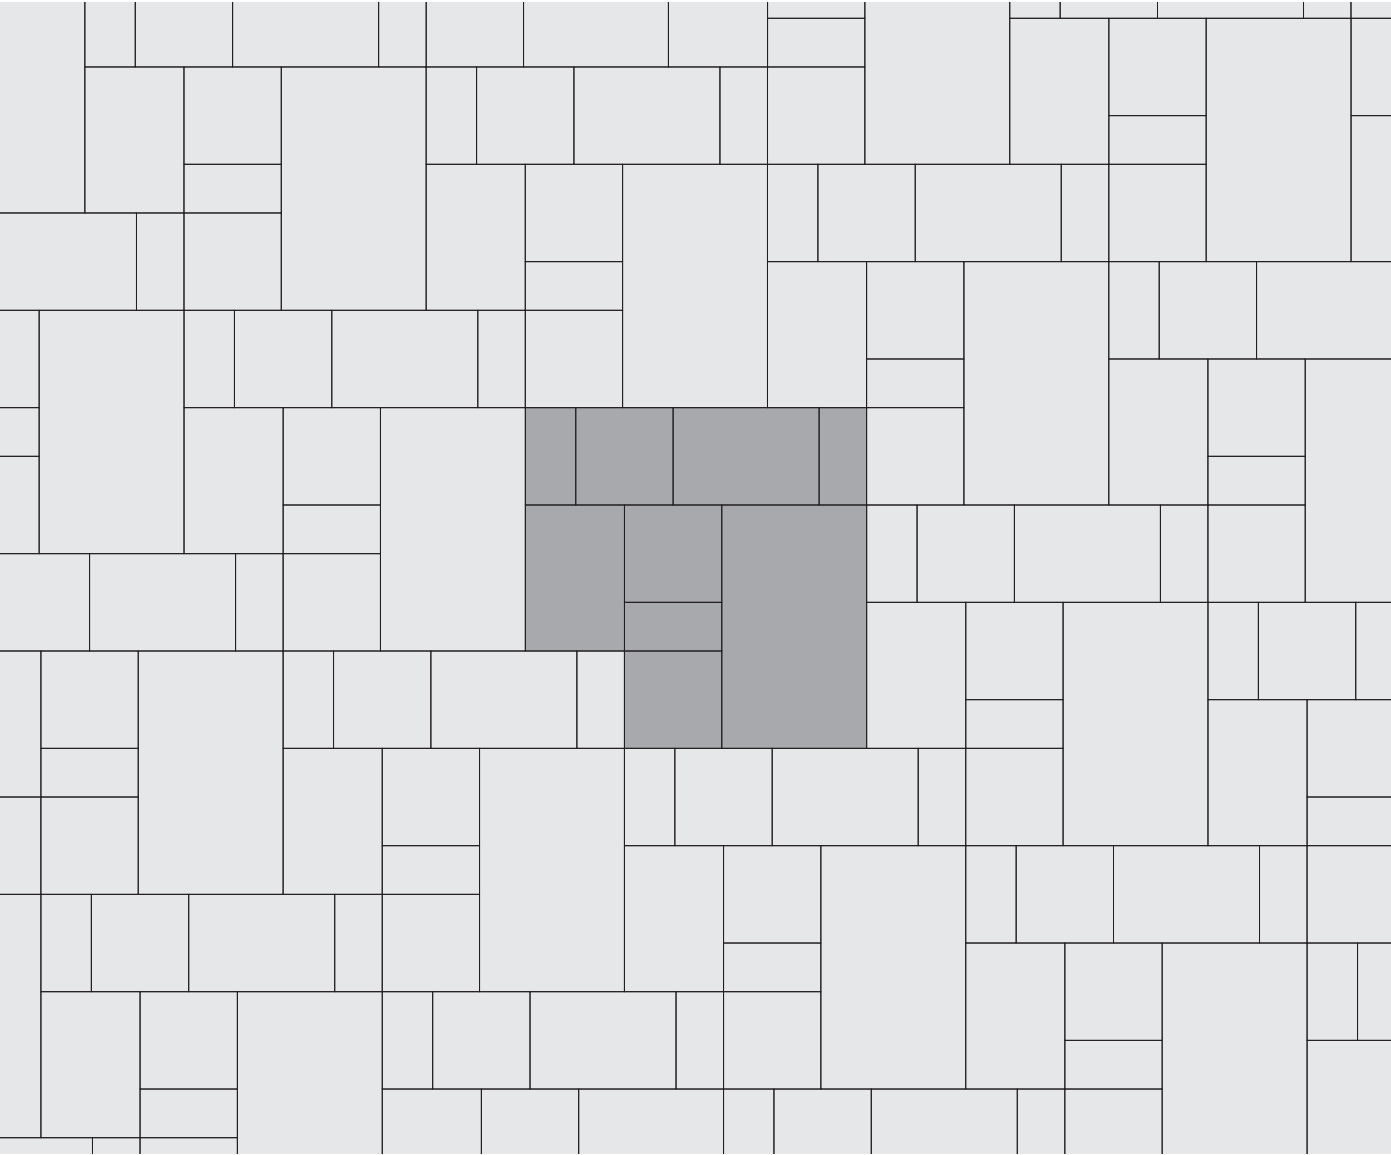

# BEACON HILL™ Flagstone/Smooth

PATTERN C

67% Random 33% 21 x 35"

Shaded area represents repeatable pattern.

**NOTE:** Some patterns may not necessarily reflect the percentages of stone sizes within a particular bundle configuration. In some cases you may have extras in one or more of the sizes. This must be accounted for in your planning and design.