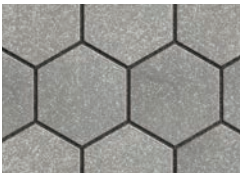

Umbriano[®] Hex 70mm

1-800-UNILOCK | UNILOCK.COM

UNILOCK[®]
PAVERS & WALLS

FRENCH GREY

MIDNIGHT SKY

SUMMER WHEAT

WINTER MARVEL

	HEX
Bundle Type	SINGLE
Thickness (mm)	70MM
Dimension mm	200MM X 200MM X 70MM
Dimension Imperial	7 7/8" X 7 7/8" X 2 3/4"

HEX **NEW**
8 x 8 x 2 3/4"
200 x 200 x 70mm

SQFT PER	Bundle	73.92
	Layer	9.24000
	Section	-
	Stone	0.39

PER BUNDLE	Layers	8.00
	Sections	-

SOLDIER LNFT PER	SqFt	-
	Section	-
	Layer	-
	Bundle	-

SAILOR LNFT PER	SqFt	-
	Section	-
	Layer	-
	Bundle	-