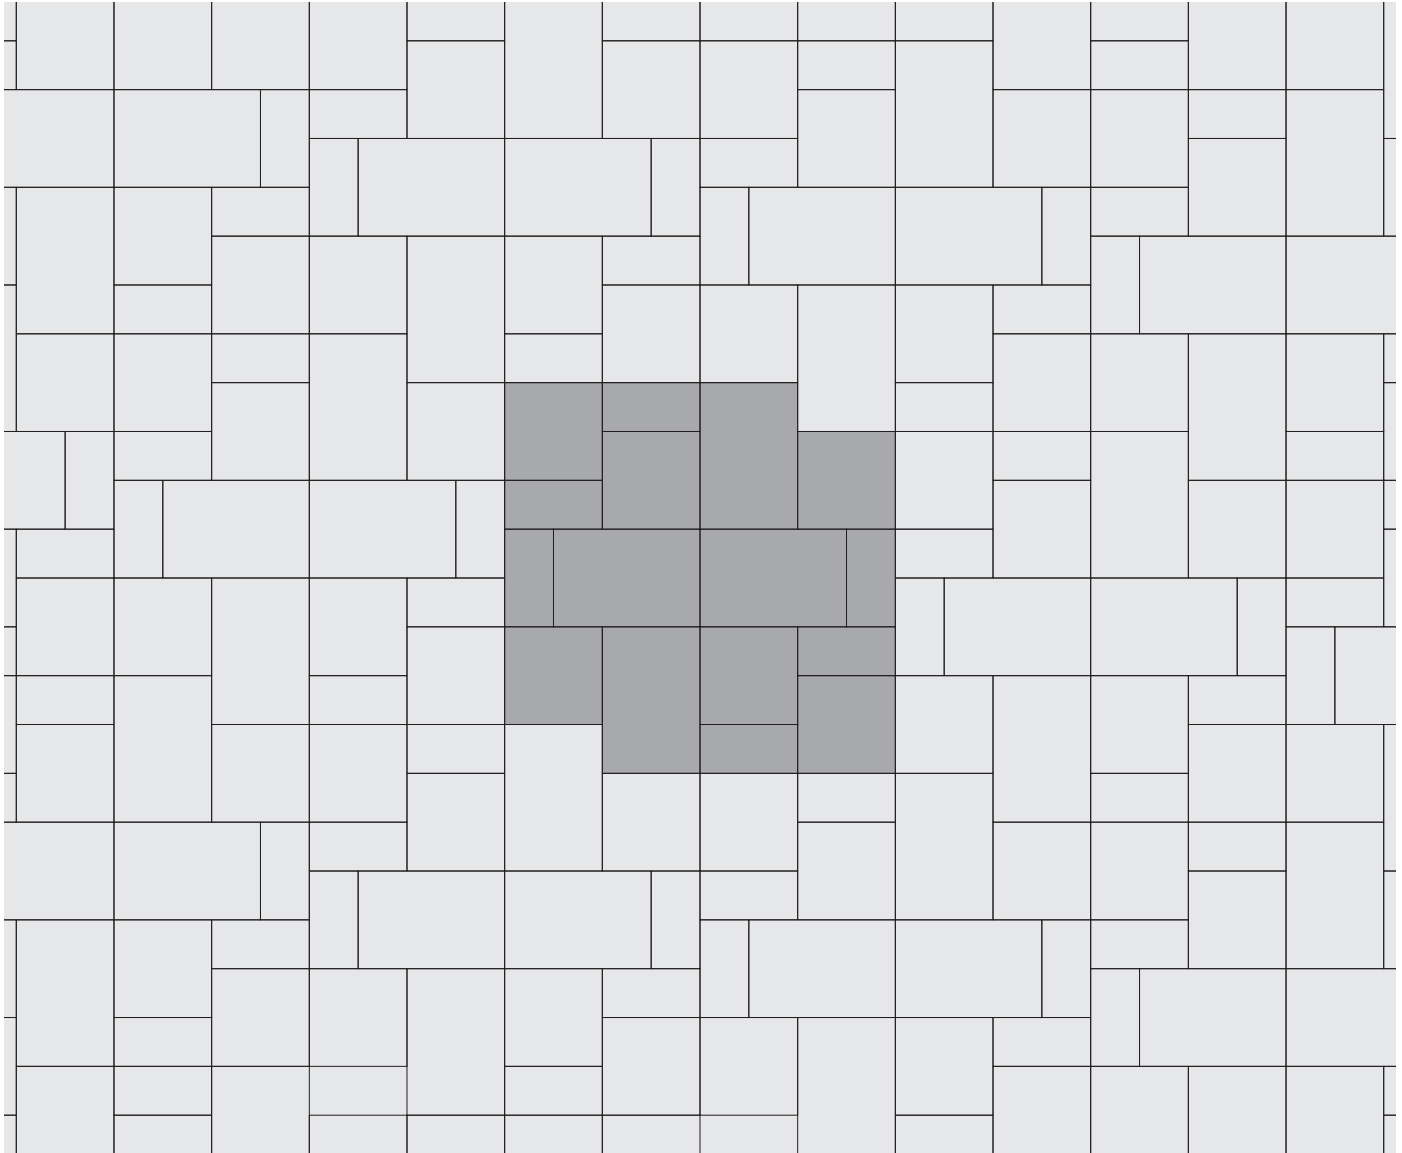

METRO™

PATTERN G

Random - **34%** Large Rectangle **26%** Small Rectangle **40%** Square

Shaded area represents repeatable pattern.

NOTE: Some patterns may not necessarily reflect the percentages of stone sizes within a particular bundle configuration. In some cases you may have extras in one or more of the sizes. This must be accounted for in your planning and design.