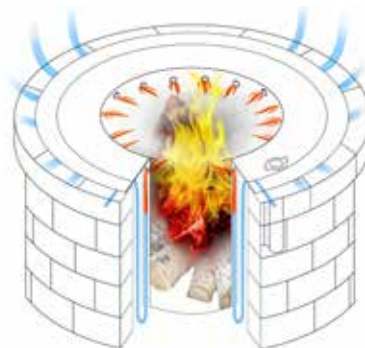

SIERRA

Bundle Type		SQUARE W/INSERT CLASSIC	ROUND W/INSERT CLASSIC
Thickness (mm)		400MM	400MM
Dimension mm		1,100MM X 1,100MM X 400MM	1,300MM X 1,300MM X 400MM
Dimension Imperial		43 3/8" X 43 3/8" X 15 3/4"	51 1/4" X 51 1/4" X 15 3/4"
DIAMETER (INCH)	Outside	43	52
	Inside	29	36
	Insert	27	35
Layer per Unit		4	4
Unit per Layer		12	18
Unit Per Pallet		48	72
Lbs per Pallet		1357	1499

Notes: All measurements are nominal. Add 20 lbs. to weight when ordering grill unit for Sunset Fire Pits. Contact Unilock for more information.

UNILOCK REDUCED SMOKE INSERT

UTILIZING ZENTRO TECHNOLOGY

There's nothing like relaxing around a firepit to bring family and friends closer together. But with ordinary firepits, smoke always blows in someone's face - usually yours. With Unilock Reduced Smoke Inserts, stinging eyes are a thing of the past. Zentro's patent-pending technology reburns smoke before it gets anywhere near your eyes. Say hello to good times and good-bye to smoke.